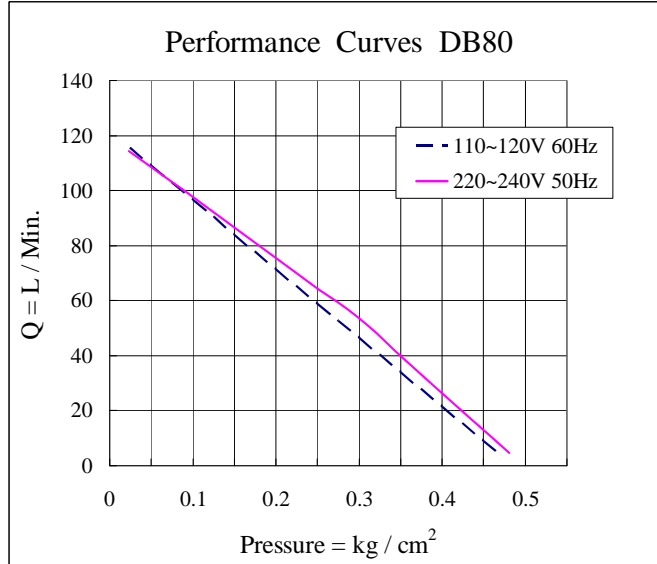

Model No. DB80

Performance / Rendimiento / Prestanda

★ Allowance : ±5%

Exhaust

Dimensions / Dimensioner (mm)

Operating range : 0.1 to 0.25 kg/cm²

Model No.	Voltage (VAC)	Frequency (HZ)	Rated Pressure (kg/cm ²)	Airflow (LPM)	AMP (A)	WATT (W)
DB80	110 ~ 120	60	0.15	84	1.7	78
DB80	220 ~ 240	50	0.15	87	0.95	89