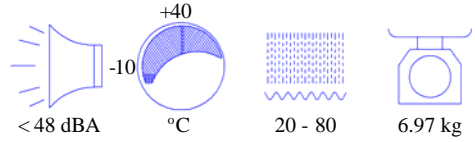

Model No. DB80

Performance / Rendimiento / Prestanda

★ Allowance : ±5%

Exhaust

Dimensions / Dimensioner (mm)

Operating range : 0.1 to 0.25 kg/cm²

Model No.	Voltage (VAC)	Frequency (HZ)	Rated Pressure (kg/cm ²)	Airflow (LPM)	AMP (A)	WATT (W)
DB80	110 ~ 120	60	0.15	84	1.7	78
DB80	220 ~ 240	50	0.15	87	0.95	89