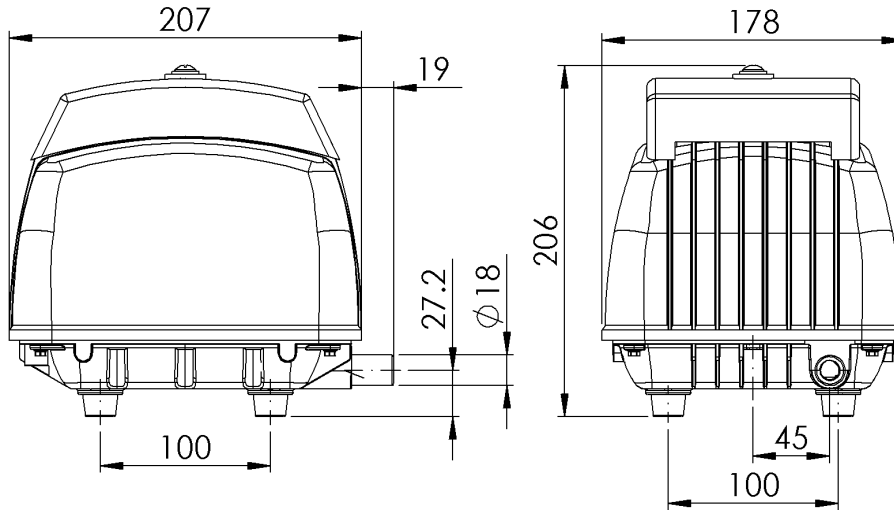

Model No. DB80

Performance / Rendimiento / Prestanda

★ Allowance : ±5%

Exhaust

Dimensions / Dimensioner (mm)

Operating range : 0.1 to 0.25 kg/cm²

Model No.	Voltage (VAC)	Frequency (HZ)	Rated Pressure (kg/cm ²)	Airflow (LPM)	AMP (A)	WATT (W)
DB80	110 ~ 120	60	0.15	84	1.7	78
DB80	220 ~ 240	50	0.15	87	0.95	89