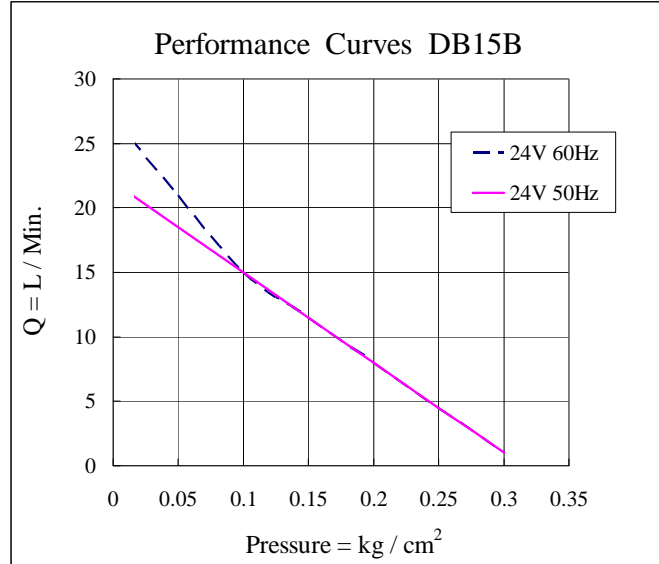

Model No. DB15B 24V

Performance / Rendimiento / Prestanda

★ Allowance : ±5%

Exhaust

Dimensions / Dimensioner (mm)

Model No.	Voltage (VAC)	Frequency (HZ)	Rated Pressure (kg/cm ²)	Airflow (LPM)	AMP (A)	WATT (W)
DB15B 24V	24	60	0.1	15	1.4	14
DB15B 24V	24	50	0.1	15	1.5	14