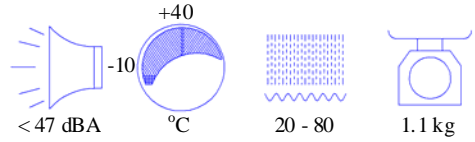

Model No. DB15B 24V

Performance / Rendimiento / Prestanda

★ Allowance : ±5%

Exhaust

Dimensions / Dimensioner (mm)

Model No.	Voltage (VAC)	Frequency (HZ)	Rated Pressure (kg/cm ²)	Airflow (LPM)	AMP (A)	WATT (W)
DB15B 24V	24	60	0.1	15	1.4	14
DB15B 24V	24	50	0.1	15	1.5	14