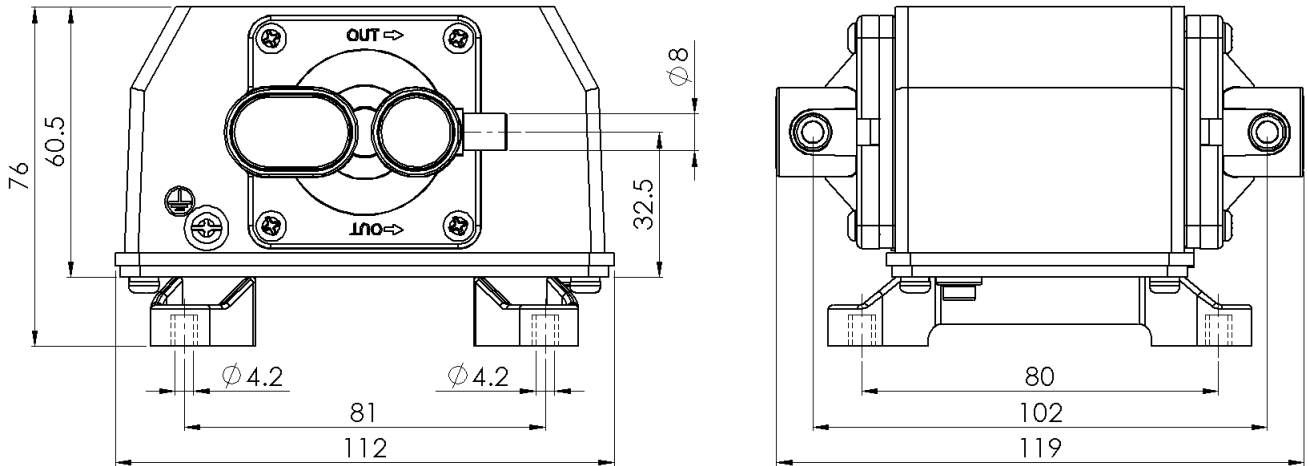

Model No. DB15B 24V

Performance / Rendimiento / Prestanda

★ Allowance : ±5%

Exhaust

Dimensions / Dimensioner (mm)

Model No.	Voltage (VAC)	Frequency (HZ)	Rated Pressure (kg/cm ²)	Airflow (LPM)	AMP (A)	WATT (W)
DB15B 24V	24	60	0.1	15	1.4	14
DB15B 24V	24	50	0.1	15	1.5	14