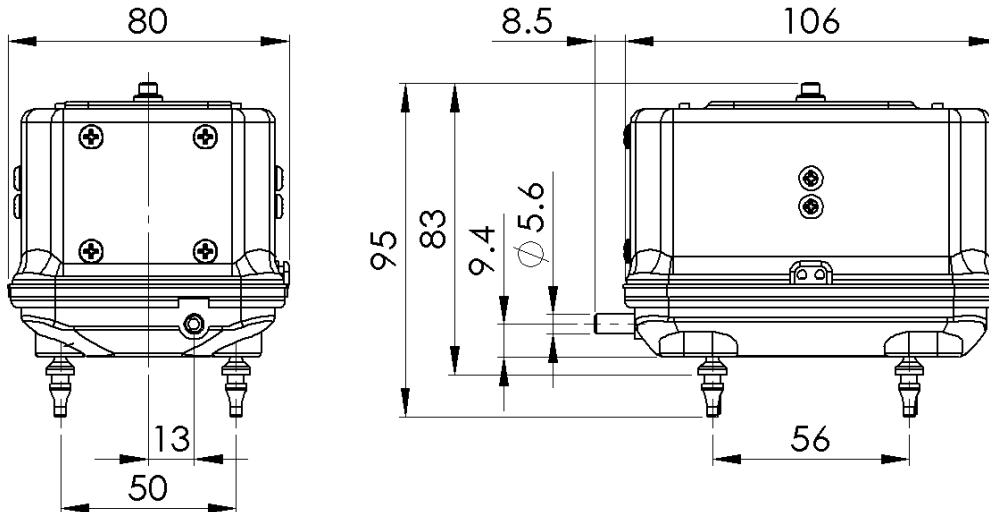

Model No. DM5

Performance / Rendimiento / Prestanda

★ Allowance : ±5%

Exhaust

Dimensions / Dimensioner (mm)

Model No.	Voltage (VAC)	Frequency (HZ)	Rated Pressure (kg/cm ²)	Airflow (LPM)	AMP (A)	WATT (W)
DM5	110 ~ 120	60	0.04	10	0.12	9
DM5	220 ~ 240	50	0.04	8	0.06	9