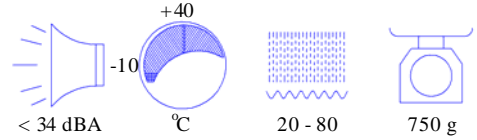

Model No. DM5

Performance / Rendimiento / Prestanda

★ Allowance : ±5%

Exhaust

Dimensions / Dimensioner (mm)

Model No.	Voltage (VAC)	Frequency (HZ)	Rated Pressure (kg/cm ²)	Airflow (LPM)	AMP (A)	WATT (W)
DM5	110 ~ 120	60	0.04	10	0.12	9
DM5	220 ~ 240	50	0.04	8	0.06	9