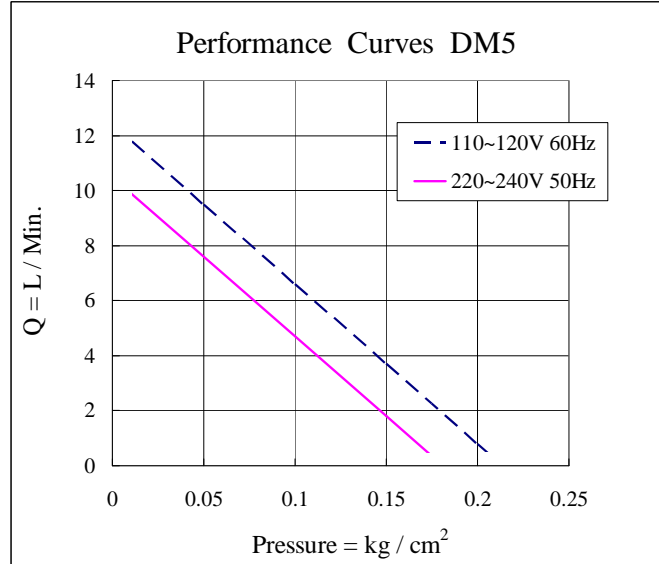

Model No. DM5

Performance / Rendimiento / Prestanda

★ Allowance : ±5%

Exhaust

Dimensions / Dimensioner (mm)

Model No.	Voltage (VAC)	Frequency (HZ)	Rated Pressure (kg/cm ²)	Airflow (LPM)	AMP (A)	WATT (W)
DM5	110 ~ 120	60	0.04	10	0.12	9
DM5	220 ~ 240	50	0.04	8	0.06	9