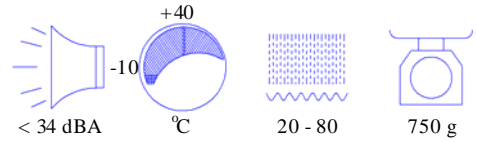

Model No. DM5 12V

Performance / Rendimiento / Prestanda