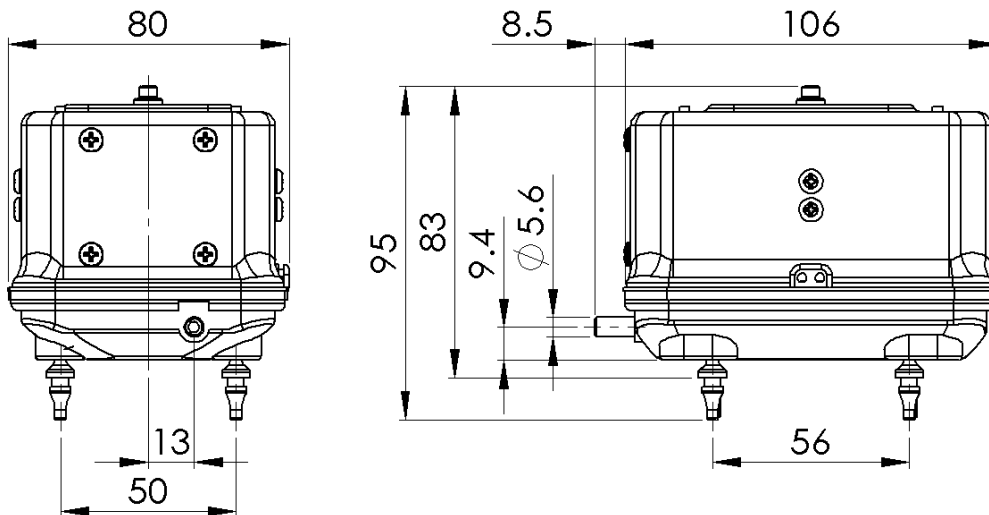

### Exhaust

Dimensions / Dimensioner (mm)

Model No.	Voltage (VAC)	Frequency (HZ)	Rated Pressure (kg/cm <sup>2</sup> )	Airflow (LPM)	AMP (A)	WATT (W)
DM5 12V	12	60	0.04	10.5	1.15	8
DM5 12V	12	50	0.04	8.5	1.15	8