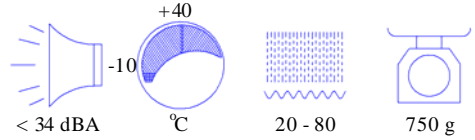

Model No. DM5 24V

Performance / Rendimiento / Prestanda

★ Allowance : ±5%

Exhaust

Dimensions / Dimensioner (mm)

Model No.	Voltage (VAC)	Frequency (HZ)	Rated Pressure (kg/cm ²)	Airflow (LPM)	AMP (A)	WATT (W)
DM5 24V	24	60	0.04	10.5	0.57	8
DM5 24V	24	50	0.04	8.5	0.57	7.5