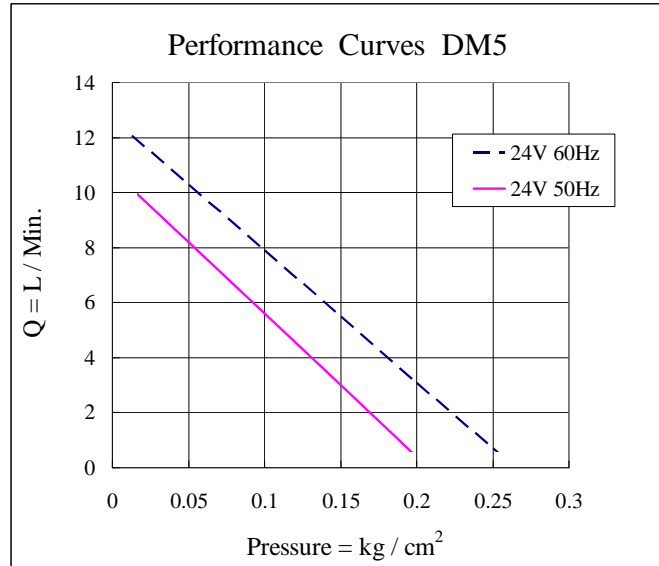

Model No. DM5 24V

Performance / Rendimiento / Prestanda

★ Allowance : ±5%

Exhaust

Dimensions / Dimensioner (mm)

Model No.	Voltage (VAC)	Frequency (HZ)	Rated Pressure (kg/cm ²)	Airflow (LPM)	AMP (A)	WATT (W)
DM5 24V	24	60	0.04	10.5	0.57	8
DM5 24V	24	50	0.04	8.5	0.57	7.5