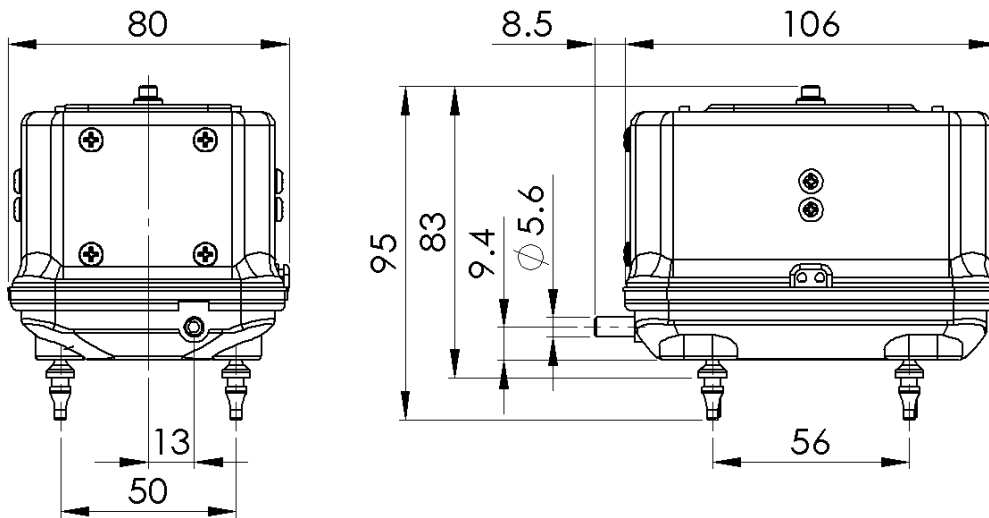

Model No. DM5 24V

Performance / Rendimiento / Prestanda

★ Allowance : ±5%

Exhaust

Dimensions / Dimensioner (mm)

Model No.	Voltage (VAC)	Frequency (HZ)	Rated Pressure (kg/cm ²)	Airflow (LPM)	AMP (A)	WATT (W)
DM5 24V	24	60	0.04	10.5	0.57	8
DM5 24V	24	50	0.04	8.5	0.57	7.5